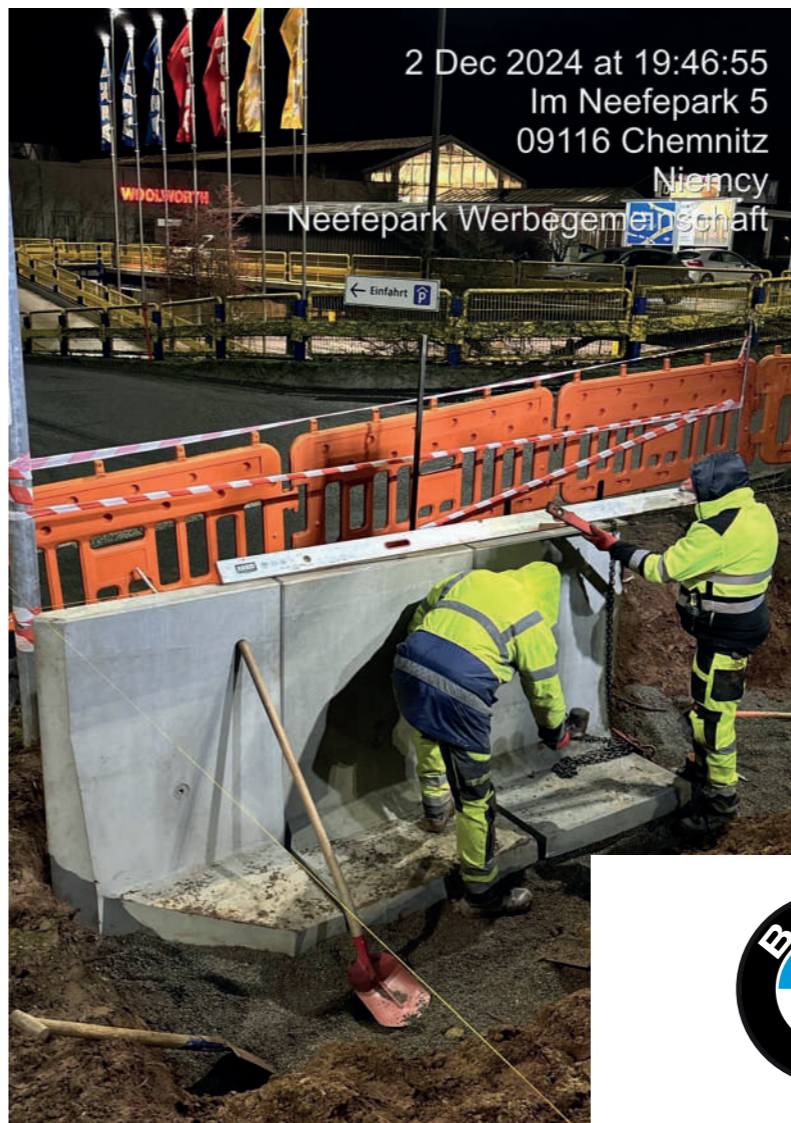

3 kwi 2024 09:48:09
3 Röhrsdorfer Allee
Röhrsdorf
Chemnitz
Sachsen

AMBUILD
Advanced methodology
of building